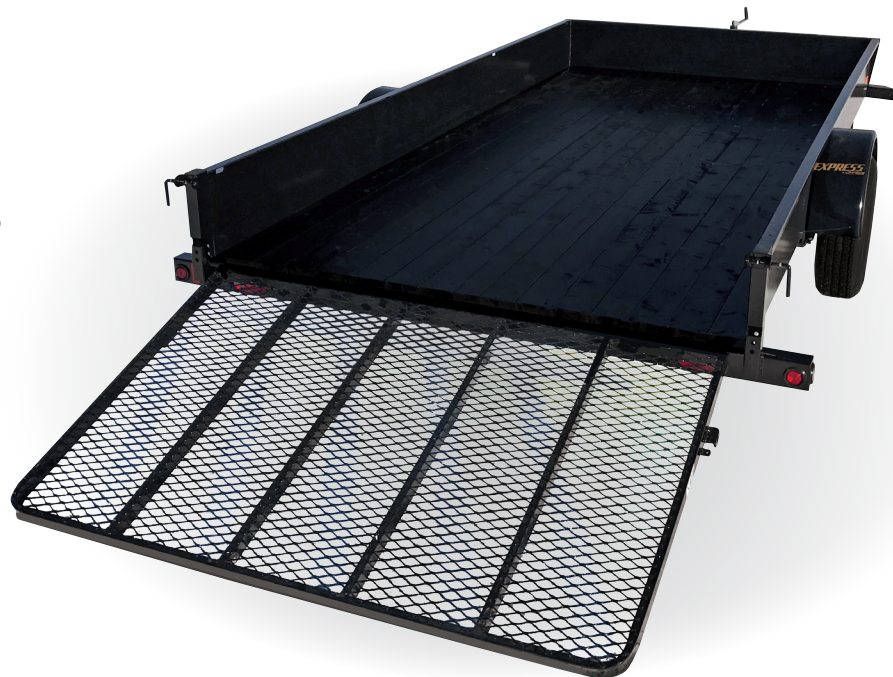

# SOLID SIDE UTILITY TRAILER

From landscaping, to hauling light aggregate, to a broad range of other applications, the Rainbow Trailers Solid Side Utility is built to last and backed by an industry leading warranty. Available in a wide variety of sizes and options, our Solid Side Utility will be perfect for your light hauling needs.

## STANDARD FEATURES

- › 2" painted spruce floor
- › Easy lube spring axles
- › Radial tires
- › Metal preparation by sandblasting
- › 2-Part epoxy primer
- › High quality black topcoat paint
- › Enclosed wiring in poly conduit
- › Welded on fenders
- › 7 Prong RV plug
- › Sealed lights DOT rated
- › Spring assisted lawn & garden ramp
- › DOT Compliant safety chains

## AVAILABLE OPTIONS

- LED Lights
- Aluminum wheels
- Upgrade to brake axle
- Upgrade to torflex idler
- Spare tire holder (weld on)
- Spare tire & rim
- 24" Tall side walls  
(5x8, 5x10, 6x10 only)

\*Photos may contain options not included in the base trailer.